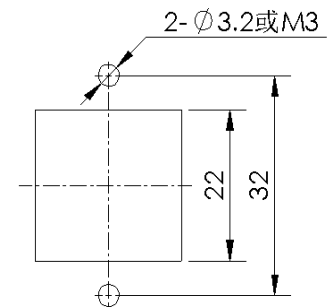

Size 3A Bulkhead mounted housing, stainless steel single lock buckle

Typecode H3A-OM-1LS
ID 1 007 01 0000014

Technical Data

Product Properties

Series	Size 3A
Mating with	HA-003, HA-004, HD-007, HD-008, HQ-005 HQ-007, HQ-012
Housing type	Bulkhead mounted housing
Cable outlets direction	Bottom opening
Locking type	Single locking lever
Installation mode	Panel mount
Protection Class	IP65
Impact strength	IK08
Temperature range	-40 °C ... 125 °C
Standard	DIN EN 175301-801

Insert

Housing material	Die-cast aluminum
Color	Gray (RAL 7037)
Latch	Stainless steel
Seal	Silastic, black

Commercial data

Weight	0.033 kg
Packaging unit	1 pc
Country of origin	CN

Features

- Die casting of zinc
- Surface fixed installation
- Bottom fully open wire opening
- Stainless steel single lock buckle
- Silastic sealing ring, black
- Resistant to salt spray
- Approval: UL94-V0
- RoHS-compliant

Mounting-hole Size

*这里所列的是设计数据, 有关产品的变更不在此做说明, 未尽事宜请联系客服。用户有责任验证功能、符合适用的法律和指令以及在特定应用中的电气安全。