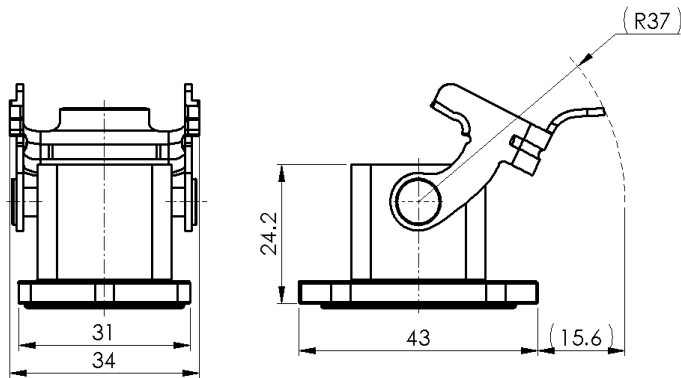

Size 3A Bulkhead mounted housing, stainless steel single lock buckle

Typecode H3A-OM-1LS
ID 1 007 01 0000014

Technical Data

Product Properties

Series	Size 3A
Mating with	HA-003, HA-004, HD-007, HD-008, HQ-005 HQ-007, HQ-012
Housing type	Bulkhead mounted housing
Cable outlets direction	Bottom opening
Locking type	Single locking lever
Installation mode	Panel mount
Protection Class	IP65
Impact strength	IK08
Temperature range	-40 °C ... 125 °C
Standard	DIN EN 175301-801

Insert

Housing material	Die-cast aluminum
Color	Gray (RAL 7037)
Latch	Stainless steel
Seal	Silastic, black

Commercial data

Weight	0.033 kg
Packaging unit	1 pc
Country of origin	CN

Features

- Die casting of zinc
- Surface fixed installation
- Bottom fully open wire opening
- Stainless steel single lock buckle
- Silastic sealing ring, black
- Resistant to salt spray
- Approval: UL94-V0
- RoHS-compliant

Mounting-hole Size

*这里所列的是设计数据, 有关产品的变更不在此做说明, 未尽事宜请联系客服。用户有责任验证功能、符合适用的法律和指令以及在特定应用中的电气安全。